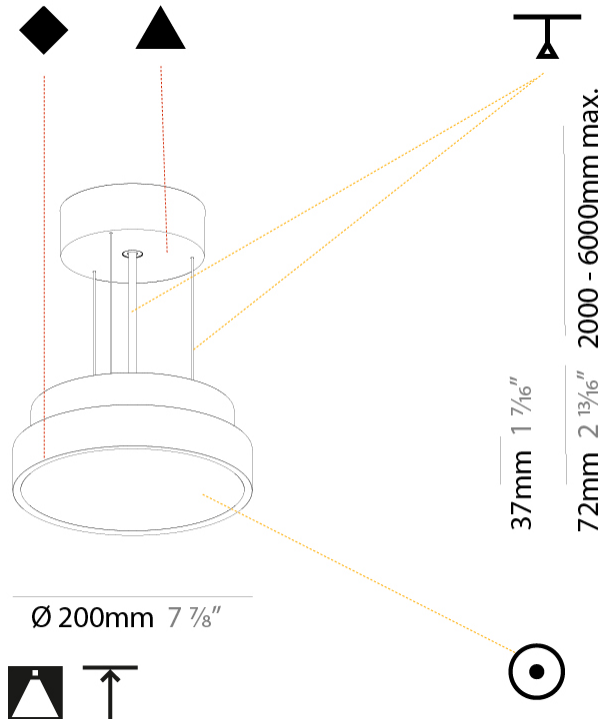

GENERAL

Series: Sign Diva
Subseries: Sign Diva
Brand: Prolicht
Division: Architectural
Mounting Type: Suspension
Mounting Location: Ceiling
Subcategory: Pendant

PHYSICAL

Shape: Round
Diameter (mm): 200
Diameter (in): 7 7/8
Height (mm): 72
Height (in): 2 13/16
Max. Overall Height (mm): 2072
Max. Overall Height (in): 81 9/16
Light Distribution: Direct
Weight (kg): 1.732
Weight (lbs): 3.818

Diffuser: PMMA - Opal / Micro-Prism / Sparkling Secret / Vintage Industrial with Shine Ring
Fixture Finish: SSR / BKV / CWI / CRY / HAB / UFT / ITA / RUA / FTG / MYG / LOD / PUS / FRO / FUP / KIA / POP / BLS / SPG / MEY / GOH / GUM / CHC / COM / ABZ / JAG / OBR / MOS / ROR
Fixture Material: Extruded Aluminum / Steel
Cable Details: 2000mm or 6000mm Transparent Cable

ELECTRICAL

Lamp Type: LED (Zhaga Standard)
Input Wattage (W): 12.1
Total Output Wattage (W): 11
Dimming: Tri-Mode (Non-Dimming and Phase Dimming (120Vac only) and 0-10V Dimming)
Driver Included: Yes
Driver Location: Integrated
Driver Type: Constant Current - Universal
Driver Class: Class 2
Input Voltage (V): 120 - 277
Constant Current (MA): 350

LED

Color Temperature (°K): 2700 / 3000 / 3500 / 4000
Max. Delivered Lumen (lm): 776 / 970 / 980 / 1000
CRI: >90 CRI
Lamp Life (hrs): 50000

OPTICAL

RATINGS AND CERTIFICATIONS

Certified By: Certified for North American Standards
IP rating: IP20