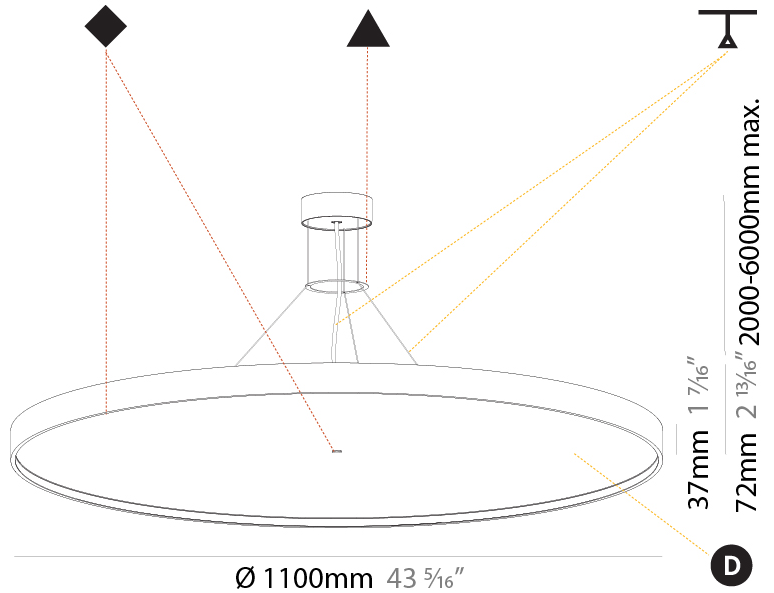

GENERAL

Series: Sign Diva
Subseries: Sign Diva
Brand: Prolicht
Division: Architectural
Mounting Type: Suspension
Mounting Location: Ceiling
Subcategory: Pendant

PHYSICAL

Shape: Round
Diameter (mm): 1100
Diameter (in): 43 ⁵/₁₆"
Height (mm): 72
Height (in): 2 ¹³/₁₆"
Light Distribution: Direct / Indirect
Weight (kg): 20.78
Weight (lbs): 45.81
Diffuser: PMMA - Opal / Micro-Prism / Sparkling Secret / Vintage Industrial
Fixture Finish: SSR / BKV / CWI / CRY / HAB / UFT / ITA / RUA / FTG / MYG / LOD / PUS / FRO / FUP / KIA / POP / BLS / SPG / MEY / GOH / GUM / CHC / COM / ABZ / JAG / OBR / MOS / ROR
Fixture Material: Extruded Aluminum / Steel
Cable Details: 2,000mm/78 3/4" or 6,000mm/236 1/4" Transparent Cable

ELECTRICAL

Lamp Type: LED (Zhaga Standard)
Input Wattage (W): 169.4 / 28.6
Total Output Wattage (W): 135 / 24
Dimming: Tri-Mode (Non-Dimming and Phase Dimming (120Vac only) and 0-10V Dimming)
Driver Included: Yes
Driver Location: Integrated
Driver Type: Constant Current - Universal
Driver Class: Class 2
Input Voltage (V): 120 - 277
Constant Current (MA): 600 / 350

LED

Color Temperature (°K): 2700 / 3000 / 3500 / 4000
Max. Delivered Lumen (lm): 20030 / 20610 / 21050 / 21480
CRI: >90 CRI
Lamp Life (hrs): 50000

OPTICAL

RATINGS AND CERTIFICATIONS

Certified By: Certified for North American Standards
IP rating: IP20

PROJECT	_____
TYPE	_____
SPECIFIER	_____
QUANTITY	_____
DATE	_____