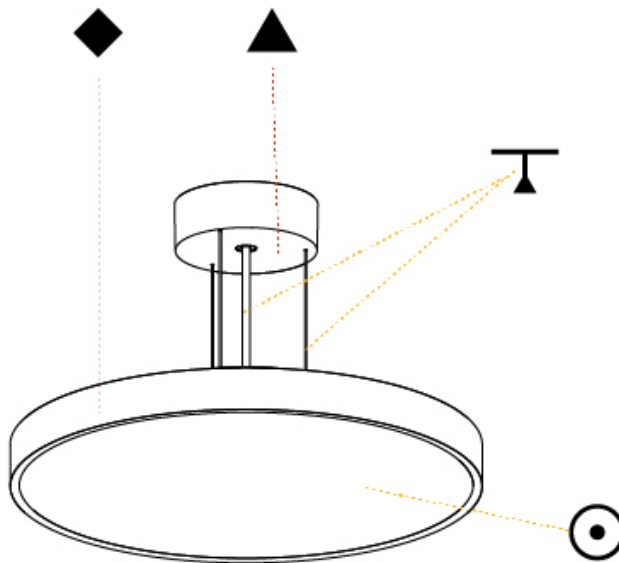

SIGN DIVA SUSPENSION

A300002-

PROJECT _____

TYPE _____

SPECIFIER _____

QUANTITY _____

DATE _____

A