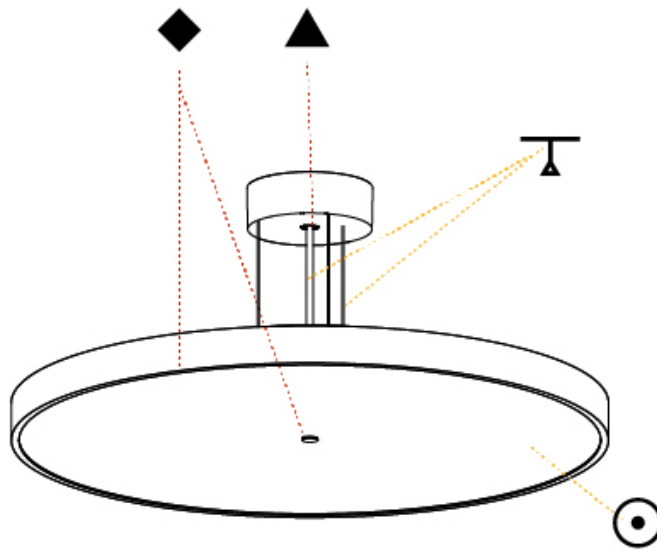

SIGN DIVA SUSPENSION

A300004-

PROJECT
TYPE
SPECIFIER
QUANTITY
DATE