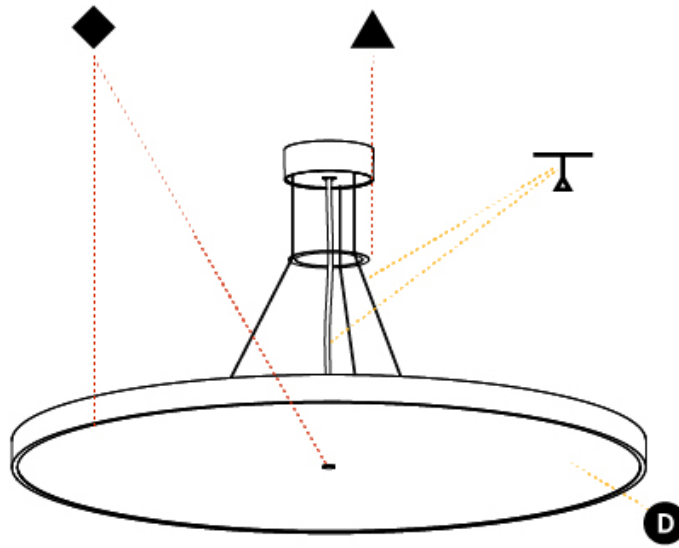

SIGN DIVA SUSPENSION

A300007-

PROJECT	_____
TYPE	_____
SPECIFIER	_____
QUANTITY	_____
DATE	_____