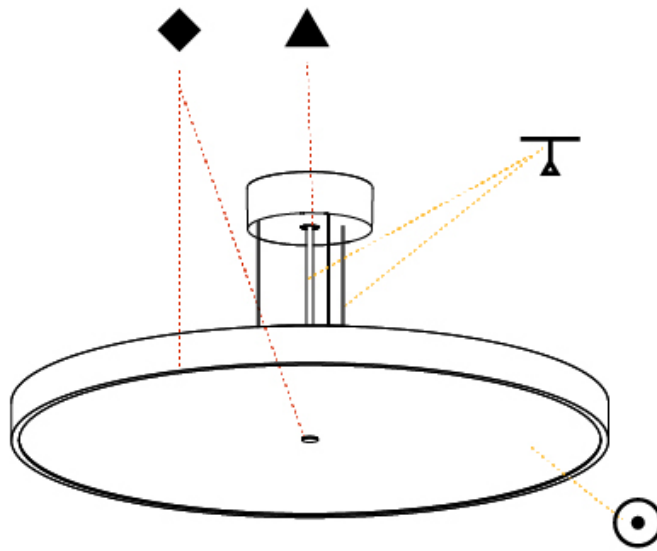

SIGN DIVA SUSPENSION

A300005-

PROJECT
TYPE
SPECIFIER
QUANTITY
DATE