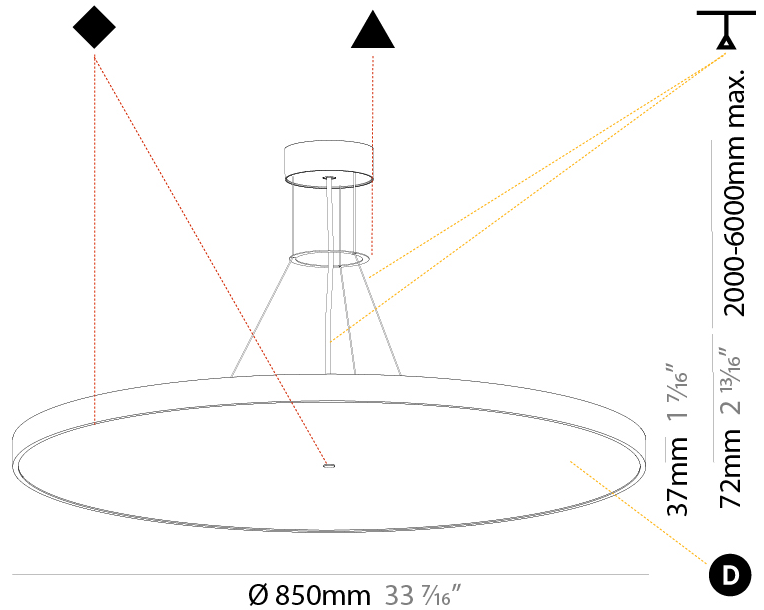

GENERAL

Series: Sign Diva
Subseries: Sign Diva
Brand: Prolicht
Division: Architectural
Mounting Type: Suspension
Mounting Location: Ceiling
Subcategory: Pendant

PHYSICAL

Shape: Round
Diameter (mm): 850
Diameter (in): 33 7/16
Height (mm): 72
Height (in): 2 13/16
Max. Overall Height (mm): 6072
Max. Overall Height (in): 239 7/16
Light Distribution: Direct / Indirect
Weight (kg): 14.868
Weight (lbs): 32.78
Diffuser: PMMA - Opal / Micro-Prism / Sparkling Secret / Vintage Industrial
Fixture Finish: SSR / BKV / CWI / CRY / HAB / UFT / ITA / RUA / FTG / MYG / LOD / PUS / FRO / FUP / KIA / POP / BLS / SPG / MEY / GOH / GUM / CHC / COM / ABZ / JAG / OBR / MOS / ROR
Fixture Material: Extruded Aluminum / Steel
Cable Details: 2000mm or 6000mm Transparent Cable

ELECTRICAL

Lamp Type: LED (Zhaga Standard)
Input Wattage (W): 118.8
Total Output Wattage (W): 94.8
Dimming: Tri-Mode (Non-Dimming and Phase Dimming (120Vac only) and 0-10V Dimming)
Driver Included: Yes
Driver Location: Integrated
Driver Type: Constant Current - Universal
Driver Class: Class 2
Input Voltage (V): 120 - 277
Constant Current (MA): 600 / 350

LED

Color Temperature (°K): 2700 / 3000 / 3500 / 4000
Max. Delivered Lumen (lm): 9880 / 12310 / 12554 / 12810
CRI: >90 CRI
Lamp Life (hrs): 50000

OPTICAL

RATINGS AND CERTIFICATIONS

Certified By: Certified for North American Standards
IP rating: IP20