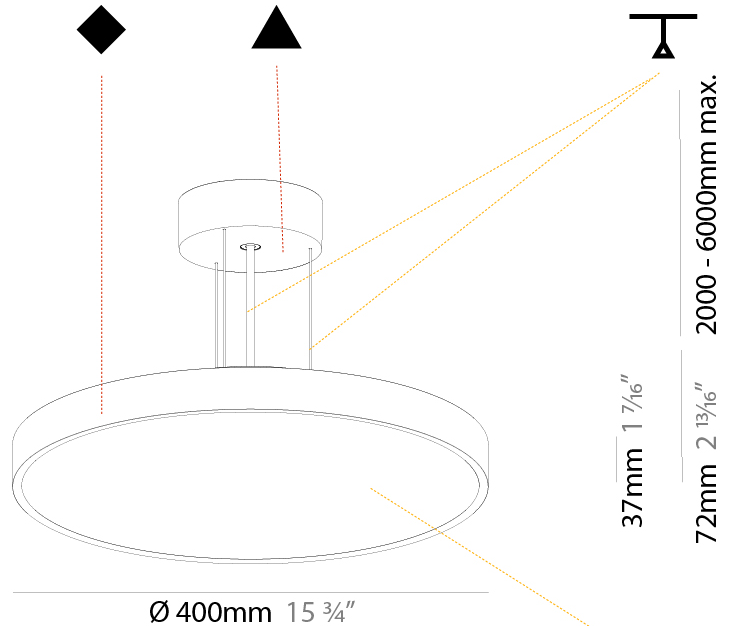

GENERAL

Series: Sign Diva
Subseries: Sign Diva
Brand: Prolicht
Division: Architectural
Mounting Type: Suspension
Mounting Location: Ceiling
Subcategory: Pendant

PHYSICAL

Shape: Round
Diameter (mm): 400
Diameter (in): 15 3/4
Height (mm): 72
Height (in): 2 13/16
Max. Overall Height (mm): 2072
Max. Overall Height (in): 81 3/16
Light Distribution: Direct
Weight (kg): 2.972
Weight (lbs): 6.55
Diffuser: PMMA - Opal / Micro-Prism / Sparkling Secret / Vintage Industrial with Shine Ring
Fixture Finish: SSR / BKV / CWI / CRY / HAB / UFT / ITA / RUA / FTG / MYG / LOD / PUS / FRO / FUP / KIA / POP / BLS / SPG / MEY / GOH / GUM / CHC / COM / ABZ / JAG / OBR / MOS / ROR
Fixture Material: Extruded Aluminum / Steel
Cable Details: 2000mm or 6000mm Transparent Cable

ELECTRICAL

Lamp Type: LED (Zhaga Standard)
Input Wattage (W): 19.8
Total Output Wattage (W): 16
Dimming: Tri-Mode (Non-Dimming and Phase Dimming (120Vac only) and 0-10V Dimming)
Driver Included: Yes
Driver Location: Integrated
Driver Type: Constant Current - Universal
Driver Class: Class 2
Input Voltage (V): 120 - 277
Constant Current (MA): 500

LED

Color Temperature (°K): 2700 / 3000 / 3500 / 4000
Max. Delivered Lumen (lm): 1160 / 1733 / 1741 / 1776
CRI: >90 CRI
Lamp Life (hrs): 50000

OPTICAL

RATINGS AND CERTIFICATIONS

Certified By: Certified for North American Standards
IP rating: IP20