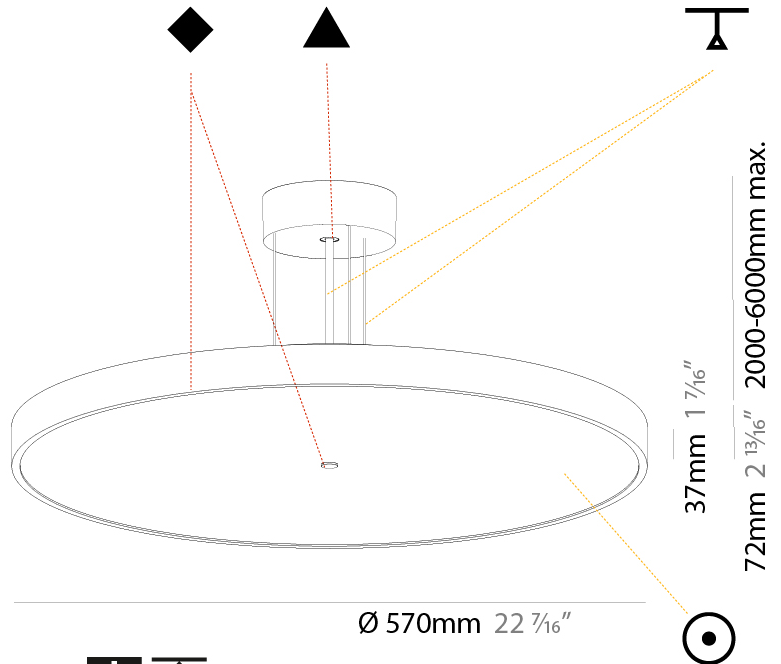

GENERAL

Series: Sign Diva
Subseries: Sign Diva
Brand: Prolicht
Division: Architectural
Mounting Type: Suspension
Mounting Location: Ceiling
Subcategory: Pendant

PHYSICAL

Shape: Round
Diameter (mm): 570
Diameter (in): 22 7/16
Height (mm): 72
Height (in): 2 13/16
Max. Overall Height (mm): 6072
Max. Overall Height (in): 239 1/16
Light Distribution: Direct
Weight (kg): 7.802
Weight (lbs): 17.2

Diffuser: PMMA - Opal / Micro-Prism / Sparkling Secret / Vintage Industrial with Shine Ring

Fixture Finish: SSR / BKV / CWI / CRY / HAB / UFT / ITA / RUA / FTG / MYG / LOD / PUS / FRO / FUP / KIA / POP / BLS / SPG / MEY / GOH / GUM / CHC / COM / ABZ / JAG / OBR / MOS / ROR

Fixture Material: Extruded Aluminum / Steel

Cable Details: 2000mm or 6000mm Transparent Cable

ELECTRICAL

Lamp Type: LED (Zhaga Standard)
Input Wattage (W): 58.3
Total Output Wattage (W): 53
Dimming: Tri-Mode (Non-Dimming and Phase Dimming (120Vac only) and 0-10V Dimming)
Driver Included: Yes
Driver Location: Integrated
Driver Type: Constant Current - Universal
Driver Class: Class 2
Input Voltage (V): 120 - 277
Constant Current (MA): 350

LED

Color Temperature (°K): 2700 / 3000 / 3500 / 4000
Max. Delivered Lumen (lm): 5060 / 6120 / 6233 / 6360
CRI: >90 CRI
Lamp Life (hrs): 50000

OPTICAL

RATINGS AND CERTIFICATIONS

Certified By: Certified for North American Standards
IP rating: IP20

PROJECT _____
TYPE _____
SPECIFIER _____
QUANTITY _____
DATE _____

A