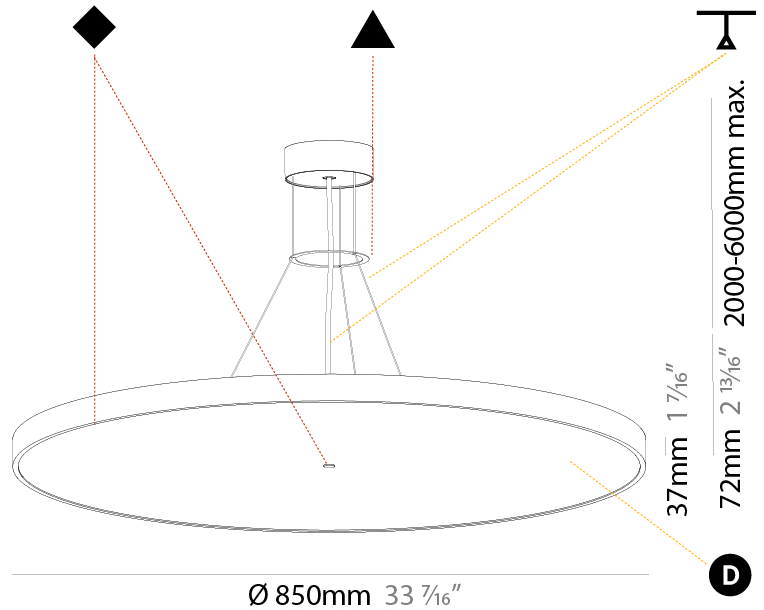

GENERAL

Series: Sign Diva
Subseries: Sign Diva
Brand: Prolicht
Division: Architectural
Mounting Type: Suspension
Mounting Location: Ceiling
Subcategory: Pendant

PHYSICAL

Shape: Round
Diameter (mm): 850
Diameter (in): 33 7/16
Height (mm): 72
Height (in): 2 13/16
Max. Overall Height (mm): 6072
Max. Overall Height (in): 239 1/16
Light Distribution: Direct
Weight (kg): 14.005
Weight (lbs): 30.88
Diffuser: PMMA - Opal / Micro-Prism / Sparkling Secret / Vintage Industrial
Fixture Finish: SSR / BKV / CWI / CRY / HAB / UFT / ITA / RUA / FTG / MYG / LOD / PUS / FRO / FUP / KIA / POP / BLS / SPG / MEY / GOH / GUM / CHC / COM / ABZ / JAG / OBR / MOS / ROR
Fixture Material: Extruded Aluminum / Steel
Cable Details: 2000mm or 6000mm Transparent Cable

ELECTRICAL

Lamp Type: LED (Zhaga Standard)
Input Wattage (W): 96.8
Total Output Wattage (W): 76.8
Dimming: Tri-Mode (Non-Dimming and Phase Dimming (120Vac only) and 0-10V Dimming)
Driver Included: Yes
Driver Location: Integrated
Driver Type: Constant Current - Universal
Driver Class: Class 2
Input Voltage (V): 120 - 277
Constant Current (MA): 600

LED

Color Temperature (°K): 2700 / 3000 / 3500 / 4000
Max. Delivered Lumen (lm): 7960 / 9950 / 10153 / 10360
CRI: >90 CRI
Lamp Life (hrs): 50000

OPTICAL

RATINGS AND CERTIFICATIONS

Certified By: Certified for North American Standards
IP rating: IP20

PROJECT
TYPE
SPECIFIER
QUANTITY
DATE