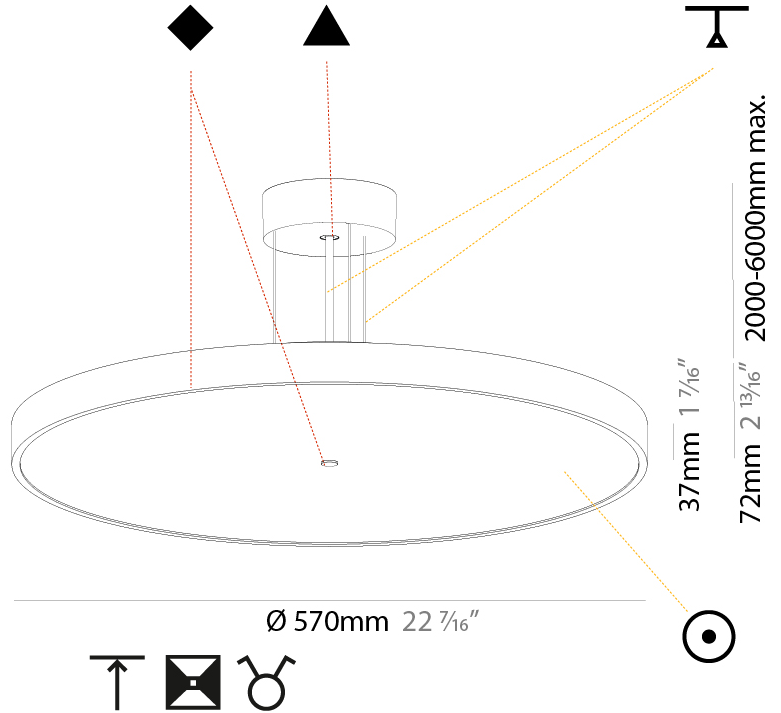

GENERAL

Series: Sign Diva
Subseries: Sign Diva
Brand: Prolicht
Division: Architectural
Mounting Type: Suspension
Mounting Location: Ceiling
Subcategory: Pendant

PHYSICAL

Shape: Round
Diameter (mm): 570
Diameter (in): 22 7/16
Height (mm): 72
Height (in): 2 13/16
Max. Overall Height (mm): 6072
Max. Overall Height (in): 239 7/16
Light Distribution: Direct / Indirect
Weight (kg): 8.548
Weight (lbs): 18.85
Diffuser: PMMA - Opal / Micro-Prism / Sparkling Secret / Vintage Industrial with Shine Ring
Fixture Finish: SSR / BKV / CWI / CRY / HAB / UFT / ITA / RUA / FTG / MYG / LOD / PUS / FRO / FUP / KIA / POP / BLS / SPG / MEY / GOH / GUM / CHC / COM / ABZ / JAG / OBR / MOS / ROR
Fixture Material: Extruded Aluminum / Steel
Cable Details: 2000mm or 6000mm Transparent Cable

ELECTRICAL

Lamp Type: LED (Zhaga Standard)
Input Wattage (W): 80.3
Total Output Wattage (W): 53 / 18
Dimming: Tri-Mode (Non-Dimming and Phase Dimming (120Vac only) and 0-10V Dimming)
Driver Included: Yes
Driver Location: Integrated
Driver Type: Constant Current - Universal
Driver Class: Class 2
Input Voltage (V): 120 - 277
Constant Current (MA): 350

LED

Color Temperature (°K): 2700 / 3000 / 3500 / 4000
Max. Delivered Lumen (lm): 6110 / 7650 / 7801 / 7960
CRI: >90 CRI
Lamp Life (hrs): 50000

OPTICAL

RATINGS AND CERTIFICATIONS

Certified By: Certified for North American Standards
IP rating: IP20

PROJECT _____
TYPE _____
SPECIFIER _____
QUANTITY _____
DATE _____