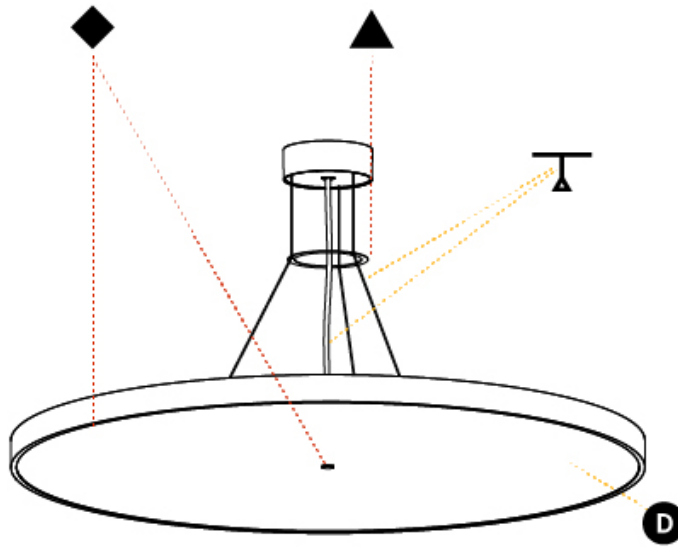

SIGN DIVA SUSPENSION

A300006-

PROJECT _____

TYPE _____

SPECIFIER _____

QUANTITY _____

DATE _____